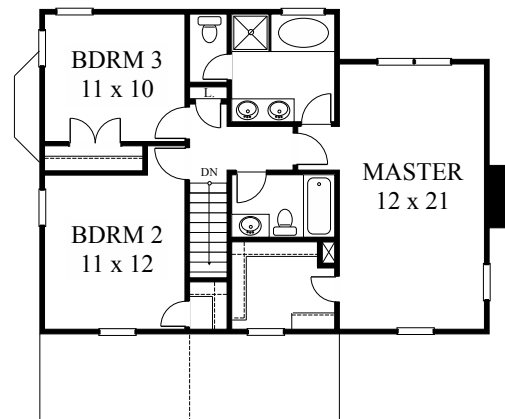

SMALL SINGLE

FIRST FLOOR PLAN

SECOND FLOOR PLAN

Copyright 2009 by James Wentling/Architects

20-09 THE COKER 1,608 SQ FT

This narrow lot 3 bedroom, 2 bath starter home offers a comfortable layout with plenty of privacy for all bedrooms. Within this compact plan is a great room and a large country kitchen. An attached one or two car garage and a generous porch are also within this highly buildable footprint. This plan is documented with a crawl foundation.