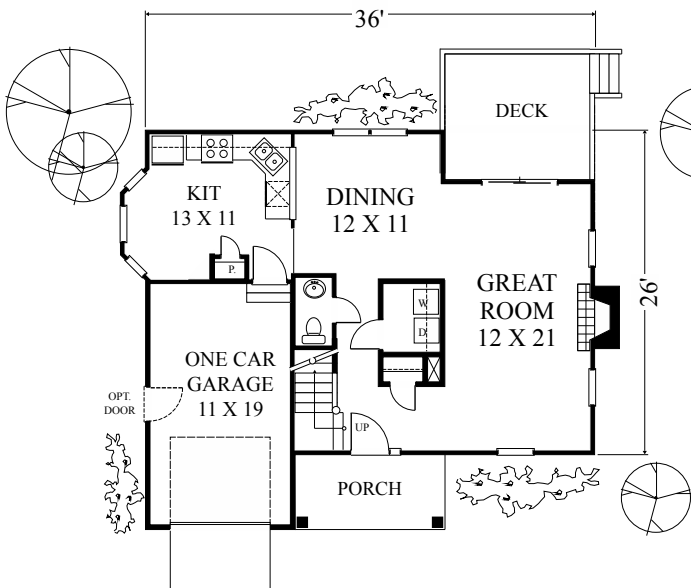

SMALL SINGLE

FIRST FLOOR PLAN

SECOND FLOOR PLAN

Copyright 2009 by James Wentling/Architects

20-09 THE COKER 1,608 SQ FT

This narrow lot 3 bedroom, 2 bath starter home offers a comfortable layout with plenty of privacy for all bedrooms. Within this compact plan is a great room and a large country kitchen. An attached one or two car garage and a generous porch are also within this highly buildable footprint. This plan is documented with a crawl foundation.